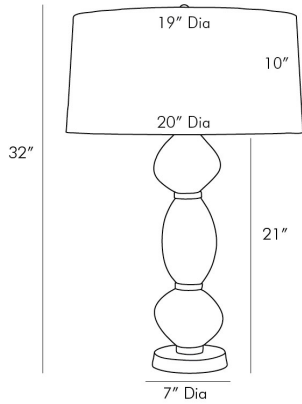

## DREENA LAMP

44952-904  
 H: 32 IN, Dia: 20.00 IN  
 Smoke Luster Seedy Glass, Antique Brass  
 Contract Suitable As Is

The Dreena presents a stacked foundation of overt organics that is quite alluring. Seedy glass is blown by hand creating the unexpected shapes that form along an antique brass frame. Each organic orb is accented with an antique brass ring breaking up its curvaceous silhouette. A smoke luster finish takes the design to the next level. Topped with a pewter microfiber drum shade. finish will vary.

### DIMENSIONS

Shade	Top: 19.00 IN, Dia: 20.00 IN, Side: 10 IN
Body	H: 21 IN, Dia: 7.00 IN
Neck	H: 1 IN, Dia: 1.00 IN
Foot Print	Dia: 6.00 IN

### WIRING

Rating	Indoor Only
Tilt Test	10 Degrees - AU
Cord	10 FT, Back of Lamp Base, Clear/Silver, SPT-2
Socket	1, Black, Type A- E26, 3-Way
Switch	3-Way Rotary, At Socket
Maximum Watt	150
Voltage	110-120 V

### SHIPPING

Product Weight	9.5 LBS
Gross Weight 1	11.35 LBS
Gross Weight 2	3 LBS
Shipping Box 1	H: 29 IN, L: 8.25 IN, W: 8.25 IN
Shipping Box 2	H: 12 IN, L: 22 IN, W: 22 IN