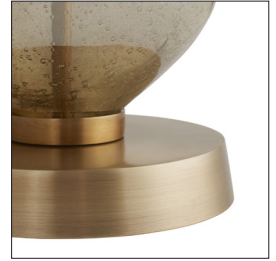

## DREENA LAMP

44952-904  
 H: 32 IN, Dia: 20.00 IN  
 Smoke Luster Seedy Glass, Antique Brass  
 Contract Suitable As Is

The Dreena presents a stacked foundation of overt organics that is quite alluring. Seedy glass is blown by hand creating the unexpected shapes that form along an antique brass frame. Each organic orb is accented with an antique brass ring breaking up its curvaceous silhouette. A smoke luster finish takes the design to the next level. Topped with a pewter microfiber drum shade. finish will vary.

### APPEARANCE

Material	Brass, Cotton, Glass, Microfiber
Material Type	Seedy
Finish	Antique Brass, Off-White, Pewter, Smoke Luster
Finish Will Vary	true
Top Coat/Sealant	false
Finial Description	Glass sphere with brass base - packed with

### DIMENSIONS

Shade	Top: 19.00 IN, Dia: 20.00 IN, Side: 10 IN
Body	H: 21 IN, Dia: 7.00 IN
Neck	H: 1 IN, Dia: 1.00 IN
Foot Print	Dia: 6.00 IN