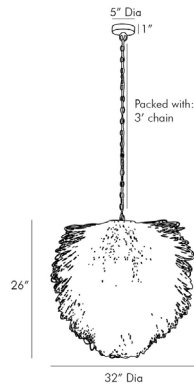

ARTERIO RS

FINLEY CHANDELIER

89646
H: 32 IN, Dia: 32.00 IN
Bleached Rattan, White
Contract Suitable As Is

The Finley takes the notion of classic chandelier design and runs wild. Showcasing an untamed façade this unconventional luminescent was created by looping bleached rattan in a pattern consisting of varying sizes. Its organic foundation conceals a single light that delivers a soft glow and creates billowy shadowplay when in use. Suspended from an iron pipe in a corresponding white finish. finish will vary. Additional chain available (CHN-230).

APPEARANCE

Material	Rattan
Finish	White
Finish Will Vary	true
Top Coat/Sealant	false
Link	Open

DIMENSIONS

Chandelier	H: 30 IN, Dia: 32.00 IN
Minimum Hanging Height	32 IN
Maximum Hanging Height	66 IN
Canopy	H: 1 IN, Dia: 5.00 IN

WIRING

Rating	Indoor Only
Cord	10 FT, Clear/Silver, SVT
Socket	1, Type A- E26 Other
Maximum Watt	150
Voltage	110-120 V

CERTIFICATIONS

Certifications	Mexico European Union, United Arab Emirates, United States, Canada
----------------	---

REPLACEMENT PARTS

Replacement Part 1	CHN-230
Replacement Part 1 Dim	3'
Replacement Part 2	CANOPY-453
Replacement Part 2 Dim	3x5

CONTRACT

Contract Suitable	true
-------------------	------