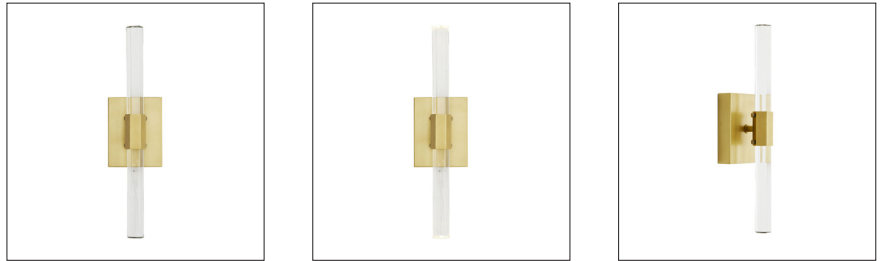

## FRAZIER SCONCE

49671  
H: 18 IN, W: 5 IN, D: 4 IN  
Antique Brass  
Contract Suitable As Is

The Frazier knows how to work its angles in any style setting. A slim faceted crystal tube is centered by an antique brass steel band and matching quadrilateral backplate. With LED lights at both the top and bottom this sconce beams softly from each end. Its angular sides refract light when in use and when not and casts incredible shadowplay on the wall space it occupies. Can be installed horizontally or vertically. Damp-rated, although limited covered outdoor conditions may affect finish.

### APPEARANCE

Material Crystal, Steel  
Finish Antique Brass, Clear  
Top Coat/Sealant false

### DIMENSIONS

Center Of Mount From Btm 9 IN  
Backplate H: 6 IN, W: 5 IN, D: 1.5 IN  
Mount H: 5.5 IN, W: 4.5 IN