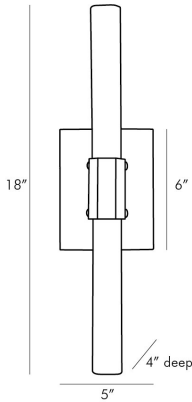

## FRAZIER SCONCE

49671  
H: 18 IN, W: 5 IN, D: 4 IN  
Antique Brass  
Contract Suitable As Is

The Frazier knows how to work its angles in any style setting. A slim faceted crystal tube is centered by an antique brass steel band and matching quadrilateral backplate. With LED lights at both the top and bottom this sconce beams softly from each end. Its angular sides refract light when in use and when not and casts incredible shadowplay on the wall space it occupies. Can be installed horizontally or vertically. Damp-rated, although limited covered outdoor conditions may affect finish.

### DIMENSIONS

Center Of Mount From Btm 9 IN  
Backplate H: 6 IN, W: 5 IN, D: 1.5 IN  
Mount H: 5.5 IN, W: 4.5 IN