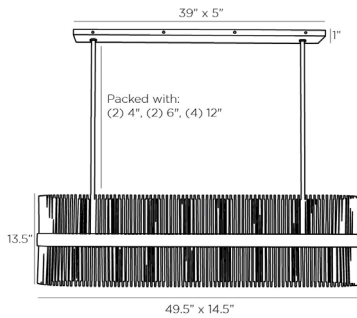

## HOZIER OVAL CHANDELIER

89476  
 H: 15.5 IN, W: 49.5 IN, D: 14.5 IN  
 Antique Brass  
 Contract Suitable As Is

Grand in sculptural form, this brilliant chandelier is crafted with hundreds of antique brass steel tubes. The main steel ring holds ten candelabra bulbs and is finished in bronze. The linear tubes are fitted in the main ring and match the hanging stem in an antique brass finish. Additional pipe available (PIPE-422). Damp-rated, although limited covered outdoor areas may affect finish.

### DIMENSIONS

Chandelier	H: 13.5 IN, W: 49.5 IN, D: 14.5 IN
Minimum Hanging Height	15.5 IN
Maximum Hanging Height	37.5 IN
Canopy	H: 1 IN, W: 39 IN, D: 5 IN