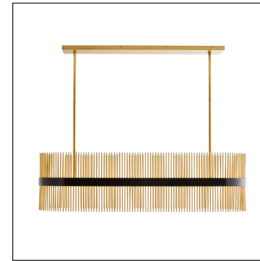

## HOZIER OVAL CHANDELIER

89476  
 H: 15.5 IN, W: 49.5 IN, D: 14.5 IN  
 Antique Brass  
 Contract Suitable As Is

Grand in sculptural form, this brilliant chandelier is crafted with hundreds of antique brass steel tubes. The main steel ring holds ten candelabra bulbs and is finished in bronze. The linear tubes are fitted in the main ring and match the hanging stem in an antique brass finish. Additional pipe available (PIPE-422). Damp-rated, although limited covered outdoor areas may affect finish.

### APPEARANCE

Material	Steel
Finish	Antique Brass, Bronze
Top Coat/Sealant	true