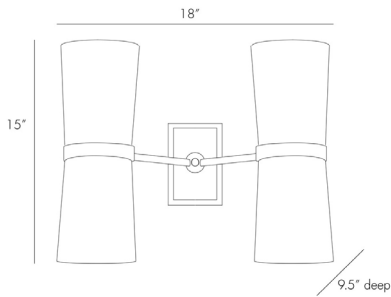

ARTERIOS

INWOOD SCONCE

49040

H: 15 IN, W: 18 IN, D: 9.5 IN

Antique Brass, Off-White Linen

Contract Suitable As Is

Cousin of the popular Yasmin design, the Inwood Sconce is highlighted by two off-white linen shades, emitting light atop and below the sconce. Finished in antique brass throughout. Also available in vintage silver (49041). Damp-rated, although limited covered outdoor conditions may affect finish.

APPEARANCE

Material	Microfiber, Steel
Finish	Antique Brass, Ivory
Top Coat/Sealant	true

DIMENSIONS

Center Of Mount From Btm	8 IN
Shade	Top: 5.50 IN, Dia: 5.50 IN, Side: 15 IN
Arm	H: 8 IN, W: 6 IN, D: 9 IN
Backplate	H: 6 IN, W: 4 IN, D: 1.5 IN
Mount	H: 1.5 IN, W: 1.5 IN

COMPLIANCY

UL/ETL	Yes
CB	Yes
RoHS	true

SHIPPING

Product Weight	4.5 LBS
Gross Weight 1	7 LBS
Shipping Box 1	H: 13 IN, L: 20 IN, W: 12 IN

ADDITIONAL INFO

Features	Assembly Required
Hanging Orientation	Horizontal and Vertical