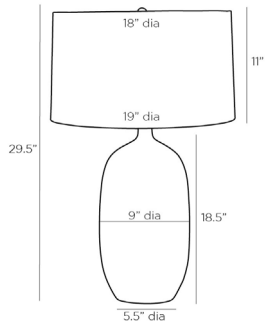

ARTERIOS

JORDYN LAMP

17009-383
 H: 29.5 IN, Dia: 19.00 IN
 Sand Dollar Ceramic
 Contract Suitable As Is

The Jordyn is a shining example of ceramic artistry. This large-scale lamp features an oversized, traditional vase shape in a brushed sand dollar finish with a hand-applied speckling over top, leaving no two alike. Topped with a light gray cotton shade with a white cotton lining and a matching ceramic finial. Finish will vary.

APPEARANCE

Material	Ceramic, Cotton, Steel
Finish	Brushed Brass, Light Gray, Sand Dollar, White
Finish Will Vary	true
Top Coat/Sealant	false
Finial Description	Matching Ceramic
Finial Dimension	1" Dia

DIMENSIONS

Shade	Top: 18.00 IN, Dia: 19.00 IN, Side: 11 IN
Body	H: 18.5 IN, Dia: 9.00 IN
Neck	H: 0.5 IN, Dia: 1.00 IN
Foot Print	Dia: 5.50 IN
Harp	9 IN

WIRING

Rating	Indoor Only
Tilt Test	10 Degrees - AU
Cord	10 FT, Back of Lamp Base, Clear/Silver, SPT-2
Socket	1, Brass, Type A - E26
Switch	3-Way Rotary, At Socket
Maximum Watt	150
Voltage	110-120 V

CERTIFICATIONS

Certifications	Mexico Australia, European Union, United Arab Emirates, United States, Canada
----------------	--

COMPLIANCY

UL/ETL	Yes
CB	Yes
RoHS	true

SHIPPING

Product Weight	9.5 LBS
Gross Weight 1	9.5 LBS
Gross Weight 2	3.3 LBS
Shipping Box 1	H: 25.5 IN, L: 12 IN, W: 12 IN
Shipping Box 2	H: 13 IN, L: 21 IN, W: 21 IN