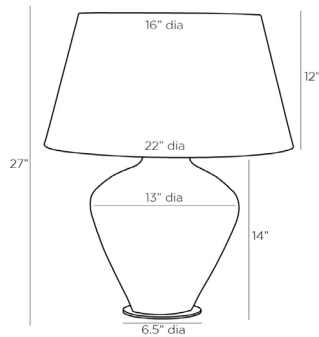

ARTERIOS

KARA LAMP

11028-286
H: 27 IN, Dia: 22.00 IN
Adriatic Mist Porcelain
Contract Suitable As Is

The elegance of handcrafted porcelain joins forces with modern design to create the Kara. The Adriatic Mist glaze with subtle purple speckling within its ridged texture is highlighted when illuminated. An oversized statement piece that demands presence in the space it occupies. Topped with an off-white linen shade with an off-white cotton lining and an antique brass sphere finial. Finish will vary.

APPEARANCE

Material	Off-White
Finish	Cotton, Linen, Porcelain, Steel
Finish Will Vary	Adriatic Mist, Antique Brass, Brushed Brass, Off-White
Top Coat/Sealant	true
Finial Description	false
Finial Dimension	Antique Brass Sphere
	1" Dia

DIMENSIONS

Shade	Top: 16.00 IN, Dia: 22.00 IN, Side: 12 IN
Body	H: 14 IN, Dia: 13.00 IN
Base	H: 0.25 IN, Dia: 6.50 IN
Neck	H: 2 IN, Dia: 1.00 IN
Foot Print	Dia: 6.50 IN
Harp	9 IN

WIRING

Rating	Indoor Only
Tilt Test	10 Degrees - AU
Cord	10 FT, Back of Lamp Base, Clear/Silver, SPT-2
Socket	1, Brass, Type A - E26
Switch	3-Way Rotary, At Socket
Maximum Watt	150
Voltage	110-120 V