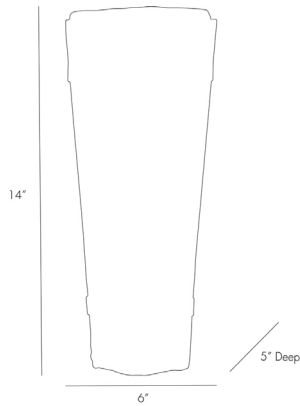

ARTERIO RS

KARINA SCONCE

49132
H: 14 IN, W: 6 IN, D: 5 IN
Antique Brass
Contract Suitable As Is

The Karina Sconce's seeded glass shade combines with its antique brass-finished steel backplate to a wholly unique and warming glow. The form and finish of the shade almost resemble a carved piece of granite. Damp-rated, although limited covered outdoor conditions may affect finish. finish will vary.

APPEARANCE

Material	Glass, Steel
Material Type	Plated, Seedy
Finish	Antique Brass, Clear
Finish Will Vary	true
Top Coat/Sealant	true
Link	Welded

DIMENSIONS

Center Of Mount From Btm	7 IN
Backplate	H: 14 IN, W: 6 IN, D: 1 IN
Mount	H: 4 IN, Dia: 4.00 IN

COMPLIANCY

UL/ETL	Yes
CB	Yes
RoHS	true

SHIPPING

Product Weight	5.5 LBS
Gross Weight 1	7.8 LBS
Shipping Box 1	H: 15 IN, L: 21 IN, W: 13 IN

ADDITIONAL INFO

Features	Assembly Required
Hanging Orientation	Horizontal and Vertical