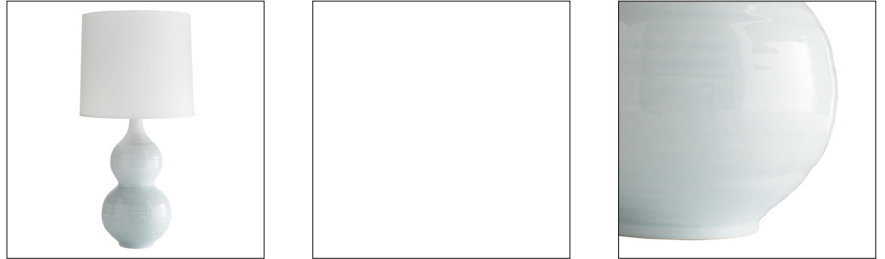

ARTERIOS

LACEY LAMP

17352-151
H: 33 IN, Dia: 16.00 IN
Ice Blue Ceramic
Contract Suitable As Is

This classic ceramic form gets an update with an icy blue glaze. Perfect for coastal environments or any space that needs a subtle stroke of color. Topped with a white linen drum shade and matching ceramic finial. finish will vary.

APPEARANCE

Material	Ceramic, Linen
Finish	White
Finish Will Vary	true
Top Coat/Sealant	false
Finial Description	Porcelain to match - packed with
Finial Dimension	1.5" x 1"

DIMENSIONS

Shade	Top: 15.00 IN, Dia: 16.00 IN, Side: 14 IN
Body	H: 19 IN, Dia: 9.50 IN
Foot Print	Dia: 5.00 IN
Harp	9.0 IN

WIRING

Rating	Indoor Only
Tilt Test	8 Degrees - UL
Cord	10 FT, Clear/Silver, Side of Lamp Body, SPT-2
Socket	1, Black, Type A- E26, 3-Way
Switch	3-Way Rotary, At Socket
Maximum Watt	150
Voltage	110-120 V