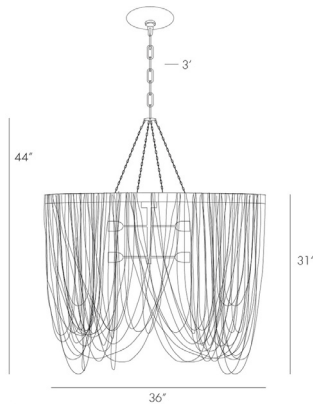

## LAYLA PENDANT

46643  
 H: 44 IN, W: 36 IN, D: 16 IN  
 Antique Brass  
 Contract Suitable As Is

Cascading swags of fine brass chain in antique brass and nickel finishes make this chandelier a dramatic addition to any space. The uneven ends of the delicate chains add to the decadent elegance. Each piece is handmade and will feature slightly different chain placement as well as varying finishes. Shown with Nostalgic spiral radio bulbs. Additional chain available (CHN-942). Damp-rated, although limited covered outdoor areas may affect finish.

### DIMENSIONS

Pendant	H: 31 IN, W: 36 IN, D: 16 IN
Minimum Hanging Height	44 IN
Maximum Hanging Height	80 IN
Canopy	H: 1.5 IN, Dia: 5.75 IN