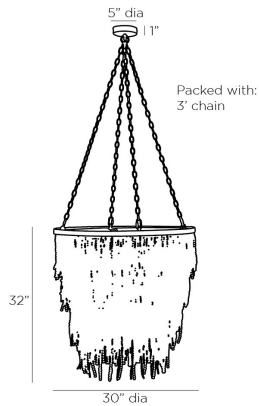

ARTERIOS

LIZZY CHANDELIER

85024

H: 54.5 IN, Dia: 30.00 IN
Black, Gray and White
Contract Suitable As Is

Showcasing unique design and materials, the Lizzy Chandelier is created with a layered concentric construction crafted from black, gray, and white wooden beads that are strung from an antique brass iron frame. The melange of neutral hues, along with the cascading formation of the beads, creates an ombré effect. A cluster of five lights illuminate the entire piece and highlights every detail and texture. Finish will vary. Additional chain available (CHN-249).

APPEARANCE

Material	Iron, Wood
Finish	Antique Brass, Black, White and Gray
Finish Will Vary	true
Top Coat/Sealant	false

DIMENSIONS

Chandelier	H: 32 IN, Dia: 30.00 IN
Minimum Hanging Height	54.5 IN
Maximum Hanging Height	90.5 IN
Canopy	H: 1 IN, Dia: 5.00 IN

WIRING

Rating	Indoor Only
Suggested Bulb Type	B10
Cord	8 FT, Clear/Silver, SVT
Socket	5, Type B - E12
Maximum Watt	40
Voltage	110-120 V

CERTIFICATIONS

Certifications	Mexico Australia, European Union, United Arab Emirates, United States, Canada
----------------	--