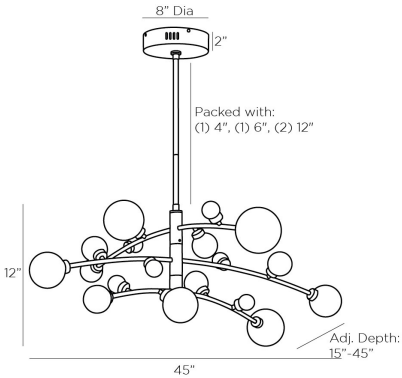

# ARTERIO RS

## MASER CHANDELIER

89481

H: 17 IN, W: 45 IN

Antique Brass, Opal Swirl Glass

Contract Suitable As Is

Inspired by planetary movements, the Maser casts a provocatively cosmic appeal to a space. The spatial setup of this contemporary chandelier features an arched foundation of antique brass iron adorned with opal glass swirl globes. Each globe is an integrated LED for ample light. Additional pipe available (PIPE-491). Damp-rated, although limited covered outdoor areas may affect finish.

### DIMENSIONS

Chandelier	H: 12 IN, W: 45 IN, D: 15-45 IN
Minimum Hanging Height	17 IN
Maximum Hanging Height	47 IN
Canopy	H: 2 IN, Dia: 8.00 IN

### REPLACEMENT PARTS

Replacement Part 1	PIPE-491
Replacement Part 1 Dim	(1) 4", (1) 6", (1) 12"