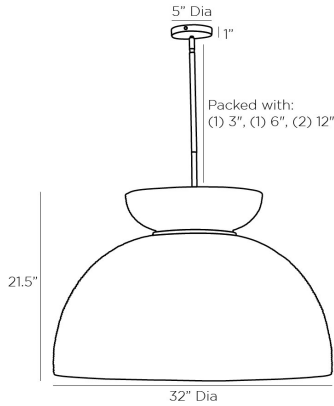

ARTERIOS

MIDORI PENDANT

45200
 H: 24.5 IN, Dia: 32.00 IN
 Natural Rattan
 Contract Suitable As Is

Classic mid-century forms get an organic update with natural materials. The silhouette is shaped from concentric lines of tightly wrapped natural rattan that houses a single glass globe. A thin matte white resin coating has been applied to the inside of the shade to seal the foundation, which is suspended by antique brass steel. Finish will vary. Additional pipe available (PIPE-505).

APPEARANCE

	Antique Brass
Material	Rattan, Resin, Steel
Finish	Antique Brass, Matte White, Natural
Finish Will Vary	true
Top Coat/Sealant	false

DIMENSIONS

Pendant	H: 21.5 IN, Dia: 32.00 IN
Minimum Hanging Height	24.5 IN
Maximum Hanging Height	51.5 IN
Canopy	H: 1 IN, Dia: 5.00 IN

WIRING

Rating	Indoor Only
Suggested Bulb Type	G40
Cord	10 FT, Clear/Silver, SVT
Socket	1, Type A - E26
Photographed Bulb	5" Frosted Globe Bulb
Maximum Watt	60
Voltage	110-120 V

CERTIFICATIONS

Certifications	Mexico Australia, European Union, United Arab Emirates, United States, Canada
----------------	--

COMPLIANCY

UL/ETL	Yes
CB	Yes
RoHS	true

SHIPPING

Shipping Requirements	TruckShip
Product Weight	20 LBS
Gross Weight 1	30 LBS
Shipping Box 1	H: 24 IN, L: 35.6 IN, W: 35.6 IN
Shipping Box 2	H: 0 IN, L: 0 IN, W: 0 IN
Shipping Box 3	H: 0