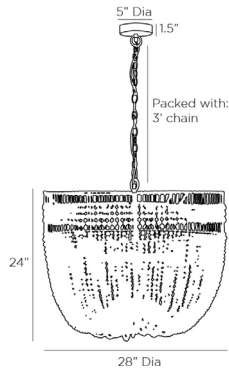

ARTERIOS

NINA CHANDELIER

85025
H: 27.5 IN, Dia: 28.00 IN
Natural Wood
Contract Suitable As Is

The Nina puts a twist on the classic empire silhouette, establishing a strong presence while remaining light and airy. The large-scale construction is crafted from hand-cut natural wooden beads strung along a natural abaca-wrapped white iron frame. Natural jute rope adding a rustic element to its feminine shape. This open-form structure allows the illumination from each of its six lights to generously peek out and cascade down while highlighting each layer. Finish will vary. Additional chain available (CHN-217).

APPEARANCE

	White
Material	Iron, Jute, Wood
Finish	Natural, White
Finish Will Vary	true
Top Coat/Sealant	false

DIMENSIONS

Chandelier	H: 24 IN, Dia: 28.00 IN
Minimum Hanging Height	27.5 IN
Maximum Hanging Height	63.5 IN
Canopy	H: 1.5 IN, Dia: 5.00 IN

WIRING

Rating	Indoor Only
Suggested Bulb Type	B10
Cord	10 FT, Clear/Silver, SVT
Socket	6, Type B - E12
Photographed Bulb	Clear Straight Tip Candelabra Bulb
Maximum Watt	40
Voltage	110-120 V

CERTIFICATIONS

REPLACEMENT PARTS

Replacement Part 1	CHN-217
Replacement Part 1 Dim	3'
Replacement Part 2	CANOPY-524
Replacement Part 2 Dim	1.5" x 5"

CONTRACT

Contract Suitable	true
-------------------	------