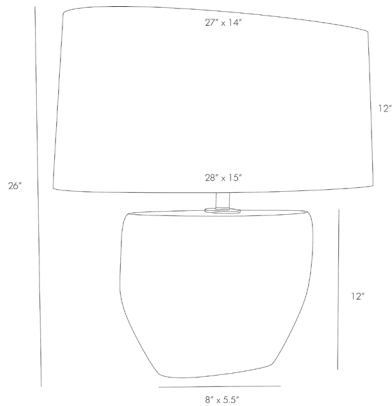

ARTERIOS

ODESSA LAMP

49096-652
 H: 26 IN, W: 28 IN, D: 15 IN
 Fossil, Antique Brass
 Contract Suitable As Is

What a wonderful geological find this lamp is. The faux concrete base looks just like the real thing, but it's been crafted to be lighter and more gentle on table tops. It is truly astounding how artisans can create such wonderfully organic textures by hand. Its wide stature makes a big impact and fills a console nicely. Topped with a slip uno fitter oval shade in white linen with ivory cotton lining. Equipped with a full range dimmer switch. finish will vary.

APPEARANCE

Material Brass, Cotton, Linen, Resin
 Finish Antique Brass, Off-White, White
 Finish Will Vary true
 Top Coat/Sealant true

DIMENSIONS

Shade Top: 14 IN, Top: 27 IN, D: 15 IN, W: 28 IN, Side: 12 IN
 Body H: 12 IN, W: 18 IN, D: 5 IN
 Neck H: 4 IN, Dia: 1.00 IN
 Foot Print W: 8 IN, D: 5.5 IN
 Harp Uno IN

WIRING

Rating Indoor Only
 Tilt Test 8 Degrees - UL
 Cord 8 FT, Side of Lamp Body, SPT-2, Taupe Fabric
 Socket 1, Type A- E26, Dimmer, White
 Switch Full Range Dimmer, On Line
 Maximum Watt 150
 Voltage 110-120 V