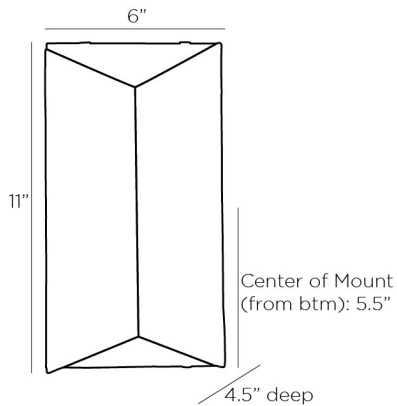

ARTERIO RS

ORRICK SCONCE

44786

H: 11 IN, W: 6 IN, D: 4.5 IN

Textured Matte Charcoal

Contract Suitable As Is

Fully functional in form, the Orrick features a design in the modern Bauhaus style. A textured aluminum foundation that features a matte charcoal finish is presented by a matching iron backplate. The simple angles of the faceted facade are highlighted when illuminated by a single bulb. Finish will vary. Damp-rated, although limited covered outdoor areas may affect finish.

APPEARANCE

Material	Iron
Material Type	Textured
Finish	Matte Charcoal
Finish Will Vary	true
Top Coat/Sealant	true

DIMENSIONS

Center Of Mount From Btm	5.5 IN
Backplate	H: 11 IN, W: 6 IN, D: 1 IN
Mount	H: 10.5 IN, W: 5.5 IN

WIRING

Rating	Damp
Cord	1 FT, Clear/Silver, SVT
Socket	1, Type A - E26
Photographed Bulb	2" Frosted Globe Bulb
Maximum Watt	25
Voltage	110-120 V

CERTIFICATIONS

Certifications	Mexico Australia, European Union, United Arab Emirates, United States, Canada
----------------	--

COMPLIANCY

UL/ETL	Yes
CB	Yes
RoHS	true

SHIPPING

Product Weight	4.5 LBS
Gross Weight 1	6.5 LBS
Shipping Box 1	H: 12 IN, L: 7 IN, W: 7.25 IN
Shipping Box 2	H: 0 IN, L: 0 IN, W: 0 IN
Shipping Box 3	H: 0

ADDITIONAL INFO