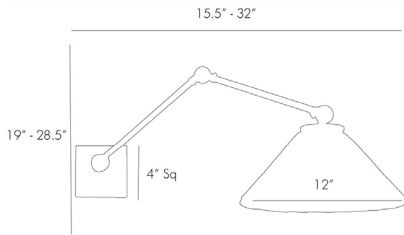

ARTERIOS

PADMA SCONCE

WINDSOR SMITH

DS49016
W: 12 IN
Antique Brass, Natural Rattan
Contract Suitable As Is

Our versatile, articulating wall light dons a woven wicker shade for a fun, textural mix. Finished in antique brass, it's useful as a reading lamp, picture light or as accent lighting over bookcases. Shown with a 3 3" frosted globe bulb. Damp-rated, although limited covered outdoor areas may affect finish.

APPEARANCE

Material	Rattan, Steel
Finish	Natural
Top Coat/Sealant	true
Link	Welded

DIMENSIONS

Shade	Top: 3.50 IN, Dia: 12.00 IN, Side: 5.5 IN
Backplate	H: 4.5 IN, W: 4.5 IN, D: 1 IN

WIRING

Rating	Damp
Cord	4 FT, Black, SVT
Socket	1, Type A- E26 Uno
Maximum Watt	40
Voltage	110-120 V

CERTIFICATIONS

Certifications	Mexico Australia, European Union, United Arab Emirates, United States, Canada

COMPLIANCY

UL/ETL	Yes
CB	Yes
RoHS	true

SHIPPING

Product Weight	3 LBS
Gross Weight 1	6.6 LBS
Shipping Box 1	H: 11 IN, L: 17 IN, W: 17 IN

ADDITIONAL INFO

Hanging Orientation	Horizontal and Vertical

CONTRACT

Contract Suitable	true