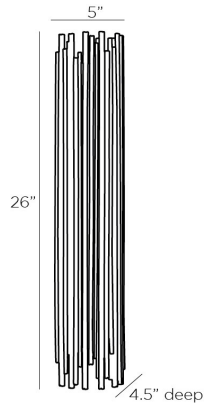

# ARTERIO RS

## PRESCOTT SCONCE

42045  
H: 26 IN, W: 5 IN, D: 4.5 IN  
Gold Leaf  
Contract Suitable As Is

A new addition to the Prescott family, this two-light sconce is reflective and refined. Featuring a layered tubular iron frame finished in gold leaf. Finish will vary. Damp-rated, although limited covered outdoor areas may affect finish.

### DIMENSIONS

Center Of Mount From Btm	11 IN
Backplate	H: 22.5 IN, W: 4 IN, D: 0.5 IN