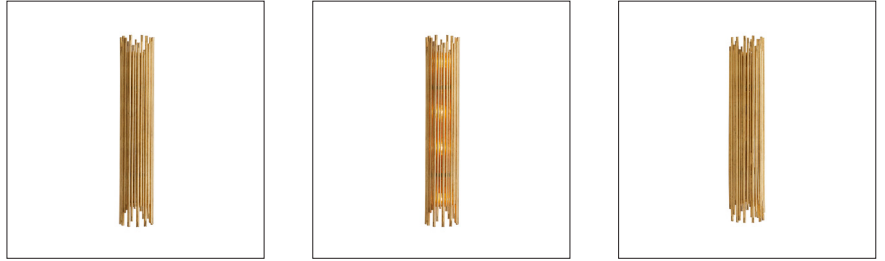

# ARTERIO RS

## PRESCOTT SCONCE

42045  
H: 26 IN, W: 5 IN, D: 4.5 IN  
Gold Leaf  
Contract Suitable As Is

A new addition to the Prescott family, this two-light sconce is reflective and refined. Featuring a layered tubular iron frame finished in gold leaf. Finish will vary. Damp-rated, although limited covered outdoor areas may affect finish.

### APPEARANCE

Material	Iron
Finish	Gold Leaf
Finish Will Vary	true
Top Coat/Sealant	true