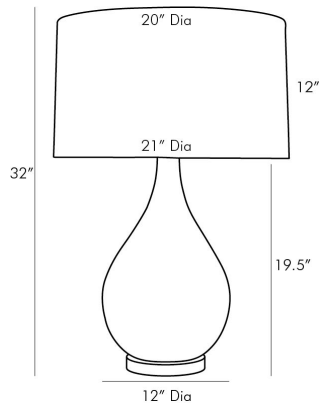

## ROMY LAMP

44415-295  
 H: 32 IN, Dia: 21.00 IN  
 Satin Silvered Bronze Glass, Gold Leafed  
 Wood  
 Contract Suitable As Is

Mercury glass has been used for centuries to create traditional décor pieces. This table lamp features a satin silvered bronze finish that's matte and distressed to give it a handsome, aged look. The process naturally creates drip textures that make it even more spectacular—when switched on, it has a rainbow-like iridescent sheen. The base is crafted from gold-leaf finished wood. It is topped with a gray morn linen drum shade with white cotton lining. finish will vary.

### APPEARANCE

Material	Cotton, Glass, Linen, Wood
Finish	Gold Leaf, Gray Morn, White
Finish Will Vary	true
Top Coat/Sealant	true
Finial Description	Glass sphere with brass base - packed with
Finial Dimension	1.5" x 1"

### DIMENSIONS

Shade	Top: 20.00 IN, Dia: 21.00 IN, Side: 12 IN
Body	H: 19.5 IN, Dia: 12.00 IN
Foot Print	Dia: 7.00 IN
Harp	9.5 IN

### WIRING

Rating	Indoor Only
Tilt Test	10 Degrees - AU
Cord	10 FT, Back of Lamp Base, Clear/Silver, SPT-2
Socket	1, Brass, Type A- E26, 3-Way
Switch	3-Way Rotary, At Socket
Maximum Watt	150
Voltage	110-120 V