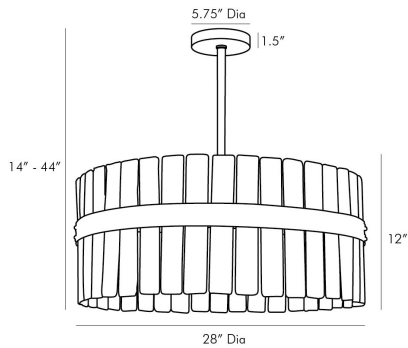

ARTERIOS

SINCLAIR CHANDELIER

89312

H: 14 IN, Dia: 28.00 IN

Antique Brass, Clear Seedy Glass

Contract Suitable As Is

This timeless chandelier has a beauty all its own. Constructed of over twenty panels of organic seeded glass, each is formed by hand, so they will feature their own individual forms and natural edges. The outer steel band shines in an antique brass finish, with rivet details that offer an unexpected edge to the refined aesthetic. Additional pipe available (PIPE-205). Damp-rated, although limited covered outdoor conditions may affect finish.

APPEARANCE

| | |
|------------------|----------------------|
| Material | Glass, Steel |
| Material Type | Seedy |
| Finish | Antique Brass, Clear |
| Finish Will Vary | true |
| Top Coat/Sealant | true |
| Link | Welded |

DIMENSIONS

| | |
|------------------------|-------------------------|
| Chandelier | H: 12 IN, Dia: 28.00 IN |
| Minimum Hanging Height | 14 IN |
| Maximum Hanging Height | 44 IN |
| Canopy | H: 1.5 IN, Dia: 5.75 IN |

WIRING

| | |
|--------------|-------------------|
| Rating | Damp |
| Cord | 10 FT, Black, SVT |
| Socket | 4, Type A - E26 |
| Maximum Watt | 60 |
| Voltage | 110-120 V |

CERTIFICATIONS

| | |
|----------------|---|
| Certifications | Mexico European Union, United Arab Emirates, United States, Canada |
|----------------|---|