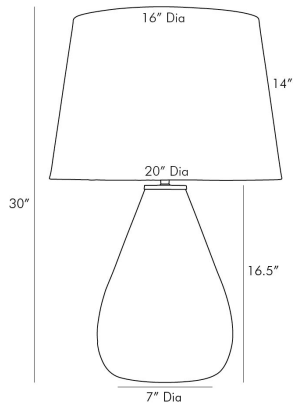

ARTERIOS

TIBER LAMP

46404-326
 H: 30 IN, Dia: 20.00 IN
 Seedy and Smoke Luster Ombre Glass
 Contract Suitable As Is

Like the gathering of storm clouds, this lamp brings mystery and moxie. The large-scale sleek formation of the seeded glass base is first mouth-blown and then finished in a smoke luster ombre to create its dark and moody features, which are lifted when illuminated. Topped with a tapered white linen shade with white cotton lining and an acrylic sphere finial on a brass base. finish will vary.

APPEARANCE

Material Brass, Cotton, Glass, Linen
 Finish Antique Brass, White
 Finish Will Vary true
 Top Coat/Sealant false
 Finial Description 1" acrylic sphere with brass base

DIMENSIONS

Shade Top: 16.00 IN, Dia: 20.00 IN, Side: 14 IN
 Body H: 16.5 IN, Dia: 12.50 IN
 Neck H: 1 IN, Dia: 1.00 IN
 Foot Print Dia: 7.00 IN
 Harp 9.5 IN

WIRING

Rating Indoor Only
 Tilt Test 10 Degrees - AU
 Cord 10 FT, Clear/Silver, Side of Lamp Body, SPT-2
 Socket 1, Black, Type A- E26, 3-Way
 Switch 3-Way Rotary, At Socket
 Maximum Watt 150
 Voltage 110-120 V