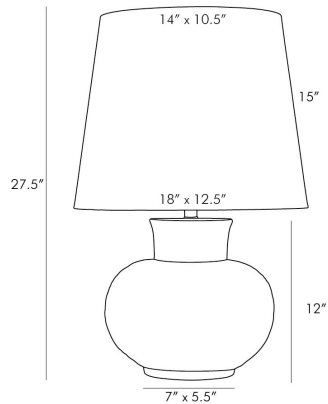

ARTERIOS

TROY LAMP

45004-521
 H: 27.5 IN, W: 18 IN, D: 12.5 IN
 Matte Charcoal Terracotta
 Contract Suitable As Is

The stout stature and moody hue of this lamp delivers a distinct and dynamic element to a space. Each is hand-pressed into a mold to create the robust base, and then painted by hand with a matte charcoal finish that easily coordinates with any style décor. Crafted from terracotta, the handmade details and rich textures are illuminated when in use. Topped with a tapered off-white linen shade with off-white cotton lining and a matching terracotta finial. finish will vary.

APPEARANCE

Material	Cotton, Linen, Terracotta
Finish	Off-White
Finish Will Vary	true
Top Coat/Sealant	false
Finial Description	Terracotta to match - packed with
Finial Dimension	2" Dia

DIMENSIONS

Shade	Top: 10.5 IN, Top: 14 IN, D: 12.5 IN, W: 18 IN, Side: 15 IN
Body	H: 12 IN, W: 12 IN, D: 8.5 IN
Neck	H: 1 IN, Dia: 1.00 IN
Foot Print	W: 7 IN, D: 5.5 IN
Harp	10.0 IN

WIRING

Rating	Indoor Only
Tilt Test	10 Degrees - AU
Cord	10 FT, Clear/Silver, Side of Lamp Body, SPT-2
Socket	1, Nickel, Type A- E26, 3-Way
Switch	3-Way Rotary, At Socket
Maximum Watt	150
Voltage	110-120 V

COMPLIANCY

UL/ETL	Yes
CB	Yes
RoHS	true

SHIPPING

Product Weight	14.5 LBS
Gross Weight 1	14.5 LBS
Gross Weight 2	3.5 LBS
Shipping Box 1	H: 20 IN, L: 17 IN, W: 14 IN
Shipping Box 2	H: 19 IN, L: 22 IN, W: 16 IN