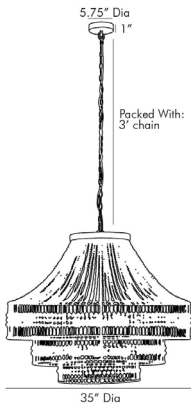

ARTERIOS

TULANE CHANDELIER

89335
H: 31 IN, Dia: 35.00 IN
Natural Wood and Abaca, White
Contract Suitable As Is

A twist on the traditional empire chandelier, the Tulane establishes a strong presence while remaining light and airy. The tiered construction is crafted from hand-cut wooden beads strung along an abaca-wrapped frame, delivering a rustic element to its feminine form. The large-scale, open-form structure allows light to cascade down each layer and brilliantly light up its surroundings. Due to the handmade nature, slight variances may occur. Additional chain available (CHN-204).

APPEARANCE

Material	Wood
Finish	Natural
Finish Will Vary	true
Top Coat/Sealant	false
Link	Welded

DIMENSIONS

Chandelier	Dia: 35.00 IN
Minimum Hanging Height	31 IN
Maximum Hanging Height	67 IN
Canopy	H: 1 IN, Dia: 5.75 IN

WIRING

Rating	Indoor Only
Cord	6 FT, Clear/Silver, SVT
Socket	8, Type B=-E12 Other
Maximum Watt	40
Voltage	110-120 V

CERTIFICATIONS

Certifications	Mexico European Union, United Arab Emirates, United States, Canada
----------------	---

COMPLIANCY

UL/ETL	Yes
CB	Yes
RoHS	true

SHIPPING

Shipping Requirements	TruckShip
Product Weight	24.5 LBS
Gross Weight 1	48 LBS
Shipping Box 1	H: 34 IN, L: 39 IN, W: 39 IN

REPLACEMENT PARTS

Replacement Part 1	CHN-204
Replacement Part 1 Dim	3'
Replacement Part 2	CANOPY-353
Replacement Part 2 Dim	1" x 5.75"