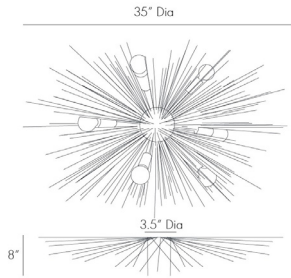

ARTERIO S

ROXANNE FLUSH MOUNT

89969

H: 8 IN, Dia: 35.00 IN

Antique Brass

Contract Suitable As Is

This unique flush mount chandelier takes the Zanadoo starburst concept and makes it applicable for smaller rooms or rooms with lower ceilings. This eight-light fixture casts a beautiful light and shadow effect on the walls and ceiling. Shown with frosted globe bulbs and small clear tubular bulbs. Damp-rated, although limited covered outdoor conditions may affect finish.

APPEARANCE

Material	Steel
Material Type	Plated
Finish	Antique Brass
Top Coat/Sealant	true
Link	Welded

DIMENSIONS

Minimum Hanging Height	8 IN
Maximum Hanging Height	8 IN
Canopy	Dia: 4.50 IN

WIRING

Rating	Damp
Suggested Bulb Type	T6
Cord	1 FT, Clear/Silver, SVT
Socket	8, Type B=-E12 Other
Photographed Bulb	Small Clear Tubular Bulb
Maximum Watt	40
Voltage	110-120 V