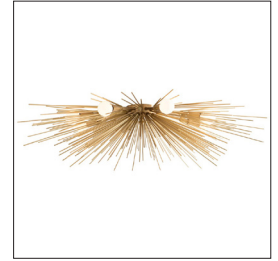

ARTERIO S

ROXANNE FLUSH MOUNT

89969

H: 8 IN, Dia: 35.00 IN

Antique Brass

Contract Suitable As Is

This unique flush mount chandelier takes the Zanadoo starburst concept and makes it applicable for smaller rooms or rooms with lower ceilings. This eight-light fixture casts a beautiful light and shadow effect on the walls and ceiling. Shown with frosted globe bulbs and small clear tubular bulbs. Damp-rated, although limited covered outdoor conditions may affect finish.

APPEARANCE

Material	Steel
Material Type	Plated
Finish	Antique Brass
Top Coat/Sealant	true
Link	Welded

DIMENSIONS

Minimum Hanging Height	8 IN
Maximum Hanging Height	8 IN
Canopy	Dia: 4.50 IN

WIRING

Rating	Damp
Suggested Bulb Type	T6
Cord	1 FT, Clear/Silver, SVT
Socket	8, Type B=-E12 Other
Photographed Bulb	Small Clear Tubular Bulb
Maximum Watt	40
Voltage	110-120 V