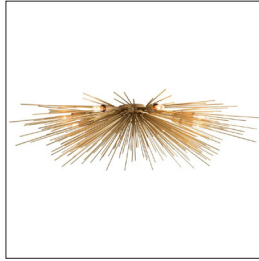

ARTERIO S

ROXANNE FLUSH MOUNT

89969

H: 8 IN, Dia: 35.00 IN

Antique Brass

Contract Suitable As Is

This unique flush mount chandelier takes the Zanadoo starburst concept and makes it applicable for smaller rooms or rooms with lower ceilings. This eight-light fixture casts a beautiful light and shadow effect on the walls and ceiling. Shown with frosted globe bulbs and small clear tubular bulbs. Damp-rated, although limited covered outdoor conditions may affect finish.

APPEARANCE

Material	Steel
Material Type	Plated
Finish	Antique Brass
Top Coat/Sealant	true
Link	Welded

DIMENSIONS

Minimum Hanging Height	8 IN
Maximum Hanging Height	8 IN
Canopy	Dia: 4.50 IN

WIRING

Rating	Damp
Suggested Bulb Type	T6
Cord	1 FT, Clear/Silver, SVT
Socket	8, Type B=-E12 Other
Photographed Bulb	Small Clear Tubular Bulb
Maximum Watt	40
Voltage	110-120 V