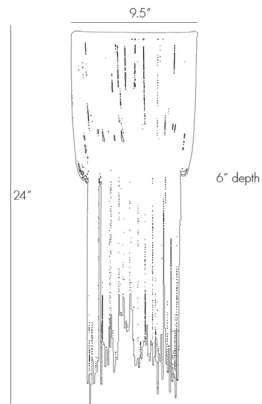

## YALE SMALL SCONCE

44323  
H: 24 IN, W: 9.5 IN, D: 6 IN  
Vintage Brass  
Contract Suitable As Is

This 1 light sconce has rows of delicate antique brass chains draped over the frame with staggered lengths giving it a tassel effect. Shown with antique tubular bulbs. Height of sconce and chain lengths may vary.

### DIMENSIONS

Center Of Mount From Btm	18 IN
Backplate	H: 9 IN, W: 9.5 IN, D: 1 IN
Mount	H: 5 IN, W: 5 IN, D: 1 IN