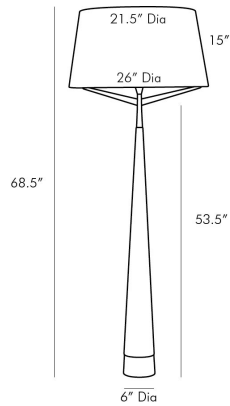

ARTERIOS

ELDEN FLOOR LAMP

79160-401
H: 68.5 IN, Dia: 26.00 IN
Ivory Resin, Heritage Brass
Contract Suitable As Is

Simple and modern, this cone-shaped floor lamp is finished in ivory and heritage brass. Topped with a unique spider-like frame that supports the white linen shade. No harp is needed for this lamp.

APPEARANCE

Material Cotton, Linen, Resin, Steel
Finish Heritage Brass, White
Top Coat/Sealant true

DIMENSIONS

Shade Top: 21.50 IN, Dia: 26.00 IN, Side: 15 IN
Foot Print Dia: 6.00 IN
Harp N/A IN

WIRING

Rating Indoor Only
Tilt Test 8 Degrees - UL
Cord 12 FT, Black Cloth Cord, Side of Lamp
Body, SPT-2
Socket 1, Type A - E26, White
Switch On Line, On/Off Dial
Maximum Watt 150
Voltage 110-120 V

CERTIFICATIONS

Certifications Mexico
United Arab Emirates, United Kingdom, United States, Canada

COMPLIANCY

UL/ETL Yes
CB Yes
RoHS true

SHIPPING

Product Weight 32 LBS
Gross Weight 1 41.5 LBS
Gross Weight 2 4 LBS
Shipping Box 1 H: 53 IN, L: 23 IN, W: 11 IN
Shipping Box 2 H: 19 IN, L: 30 IN, W: 30 IN