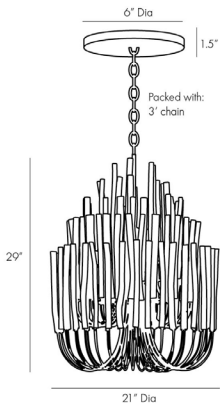

ARTERIOS

TILDA SMALL CHANDELIER

89483
H: 30 IN, Dia: 21.00 IN
Black Stained Wood, Black
Contract Suitable As Is

This rustically refined chandelier instantly transforms a space. The multi-tiered form features wooden dowels, finished in black, on curved and pliable iron arms. The wooden rods will arrive with a series of inherent fissures and cracks that will widen and multiply over time. This is considered a natural occurrence and is both beautiful and intentional. During installation, please ensure the bulbs are not in contact with the wooden components by gently adjusting the arms to create a one-inch minimum distance between the dowels and bulbs. Each piece will vary in size, shape, and finish. Additional chain available (CHN-242).

APPEARANCE

Material	Iron, Wood
Material Type	Agarwood
Finish	Black
Finish Will Vary	true
Top Coat/Sealant	true
Link	Welded

DIMENSIONS

Chandelier	H: 29 IN, Dia: 21.00 IN
Minimum Hanging Height	30 IN
Maximum Hanging Height	66 IN
Canopy	H: 1.5 IN, Dia: 6.00 IN

WIRING

Rating	Indoor Only
Cord	6 FT, Clear/Silver, SVT
Socket	5, Type B - E12
Maximum Watt	25
Voltage	110-120 V

CERTIFICATIONS

Certifications	Mexico Australia, European Union, United Arab Emirates, United States, Canada
----------------	--

Replacement Part 1	CHN-242
Replacement Part 1 Dim	3' chain
Replacement Part 2	CANOPY-522
Replacement Part 2 Dim	1" X 5"

CONTRACT

Contract Suitable	true
-------------------	------