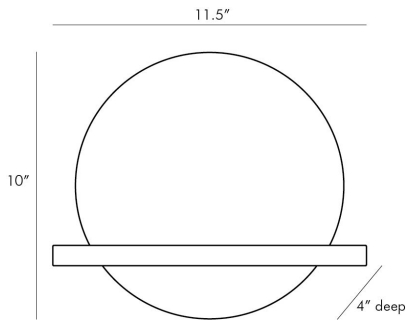

ARTERIOS

SAVION SCONCE

49240
H: 10 IN, W: 11.5 IN, D: 4 IN
Antique Brass, White Onyx
Contract Suitable As Is

Gorgeous, polished white onyx creates a warm filtered light and adds natural sophistication to any space. The bulb beneath accentuates the stone's organic veins and features brilliantly as it rests perfectly in the frame. The fixture mounts directly from a steel frame, finished in antique brass. Damp-rated, although limited covered outdoor conditions may affect finish. Onyx will vary naturally in tone and texture.

APPEARANCE

Material	Alabaster, Steel
Finish	Antique Brass
Finish Will Vary	true
Top Coat/Sealant	true
Link	Welded

DIMENSIONS

Center Of Mount From Btm	4.5 IN
Backplate	H: 5 IN, W: 5 IN, D: 0.5 IN

WIRING

Rating	Damp
Cord	1 FT, Black, SVT
Socket	1, Type B=-E12 Other
Maximum Watt	60
Voltage	110-120 V

CERTIFICATIONS

Certifications	Mexico European Union, United Arab Emirates, United States, Canada
----------------	---

COMPLIANCY

UL/ETL	Yes
CB	Yes
RoHS	true

SHIPPING

Product Weight	7 LBS
Gross Weight 1	7.9 LBS
Shipping Box 1	H: 12 IN, L: 14 IN, W: 11 IN