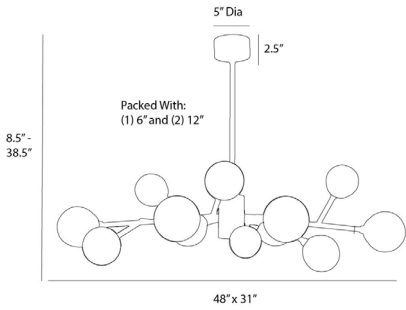

## DALLAS SMALL CHANDELIER

89456

H: 8.5 IN, W: 48 IN, D: 31 IN  
 Polished Nickel, Clear Glass  
 Contract Suitable As Is

An Arteriors icon gets an update. Mid-century inspiration meets small-scale design with this 12-light, polished nickel take on the Dallas Chandelier and its Sputnik form. Features 12 adjustable arms, each topped with a clear glass globe, to allow for customized constellation creation. Shown with 2 tubular bulbs. Additional pipe available (PIPE-100). Also available in vintage brass (89455) and brown nickel (89406). Damp-rated, although limited covered outdoor conditions may affect finish.

### DIMENSIONS

Globe 1	H: 5.5 IN, Dia: 5.50 IN
Globe 2	H: 4.75 IN, Dia: 4.75 IN
Minimum Hanging Height	8.5 IN
Maximum Hanging Height	38.5 IN
Canopy	H: 2.5 IN, Dia: 5.00 IN

### SHIPPING

Product Weight	17.2 LBS
Gross Weight 1	24.9 LBS
Shipping Box 1	H: 10 IN, L: 44 IN, W: 29 IN

### ADDITIONAL INFO

Features	Assembly Required
Additional Notes	<p>Large Globe - 40W, Small Globe - 25W</p>
Disclaimers	Bulb cannot exceed 3" in length due to globe size.