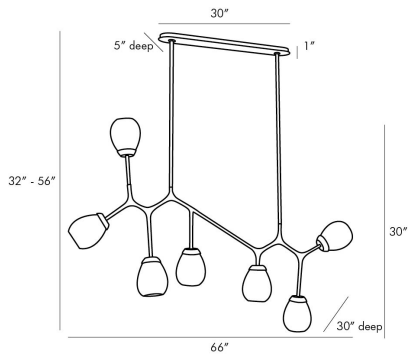

ARTERIOS

SMYTH CHANDELIER

89313
 H: 32 IN, W: 66 IN, D: 30 IN
 Antique Brass, Smoke Luster Glass
 Contract Suitable As Is

Several limbs of lighting establish the steel structure of this chandelier, giving it a linear and angular form. Its modern design is so that each light can be pivoted to shine wherever you need—you can even configure them to make it all more linear, too. The smoky luster glass globes feature a fluted detail, which add to the vintage-inspired look of the entire piece. It's finished in antique brass. Additional pipe available (PIPE-206). Damp-rated, although limited covered outdoor conditions may affect finish. finish will vary.

APPEARANCE

Material	Glass, Steel
Finish	Antique Brass, Smoke Luster
Finish Will Vary	true
Top Coat/Sealant	true
Link	Welded

DIMENSIONS

Chandelier	H: 30 IN, W: 66 IN, D: 30 IN
Minimum Hanging Height	32 IN
Maximum Hanging Height	56 IN
Canopy	H: 1 IN, W: 30 IN, D: 5 IN

WIRING

Rating	Damp
Cord	10 FT, Black, SVT
Socket	7, Type B--E12 Other
Maximum Watt	60
Voltage	110-120 V

CERTIFICATIONS

Certifications	Mexico European Union, United Arab Emirates, United States, Canada
----------------	-----------------------------------------------------------------------

REPLACEMENT PARTS

Replacement Part 1	PIPE-206
Replacement Part 1 Dim	(1) 6", (1) 12"
Replacement Part 2	CANOPY-281
Replacement Part 2 Dim	1" x 30" x 5"

CONTRACT

Contract Suitable	true
-------------------	------