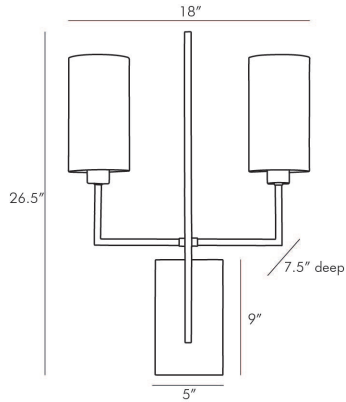

## BLADE SCONCE

RAY BOOTH

DB49016

H: 26.5 IN, W: 18 IN, D: 7.5 IN

Aged Bronze, White Linen

Contract Suitable As Is

Reach out your arms and grab the glory this sconce stretches wide with two steel dowels supporting cylindrical white linen shades. The dowels are supported off an elegant central steel blade. The scale of this fixture provides architectural interest while amplifying the light in any entry hall corridor or room. Finished in aged bronze.

### DIMENSIONS

Shade	Top: 4.50 IN, Dia: 4.50 IN, Side: 8.5 IN
Backplate	H: 9 IN, W: 5 IN, D: 1 IN
Mount	H: 8.5 IN, W: 4.5 IN