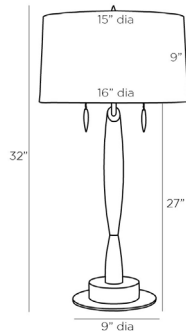

ARTERIOS

DANSEUSE LAMP

RAY BOOTH

DB49021-911

H: 32 IN, Dia: 16.00 IN

Black Resin, Bronze, Brown Wood

Contract Suitable As Is

The Danseuse Table Lamp is an elegant and unique figural expression. Constructed of resin offered in both a white or black finish, its beautiful feminine form is a lovely accent to any interior. The resin body sits on a brown walnut wood and a steel antique brass base. Topped with a white linen shade.

APPEARANCE

Material	Linen, Resin, Steel, Walnut Wood
Material Type	
Finish	Black, Bronze, Brown, White
Top Coat/Sealant	true
Finial Description	Matching metal
Finial Dimension	2" x 1"

DIMENSIONS

Shade	5.50
Shade	Top: 15.00 IN, Dia: 16.00 IN, Side: 9 IN
Body	H: 27 IN
Base	H: 0.25 IN, Dia: 9.00 IN
Foot Print	Dia: 9.00 IN

WIRING

Rating	Indoor Only
Tilt Test	10 Degrees - AU
Cord	10 FT, Back of Lamp Base, SPT-2, Taupe Fabric
Socket	2, Bronze, Type A - E26
Switch	At Socket, On/Off Pull Chain
Maximum Watt	60
Voltage	110-120 V

CERTIFICATIONS

Certifications	Mexico Australia, European Union, United Arab Emirates, United States, Canada
----------------	--

COMPLIANCY

UL/ETL	Yes
CB	Yes
RoHS	true

SHIPPING

Product Weight	11.5 LBS
Gross Weight 1	12 LBS
Gross Weight 2	1 LBS
Shipping Box 1	H: 26.46 IN, L: 10.3 IN, W: 29 IN
Shipping Box 2	H: 11 IN, L: 18 IN, W: 18 IN