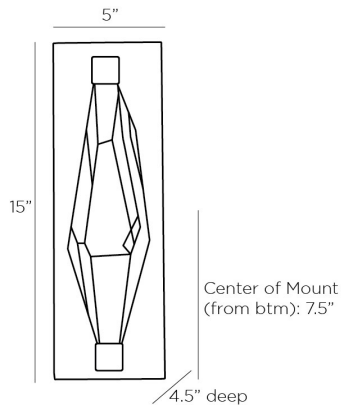

ARTERIO RS

MAISIE SCONCE

49842
 H: 15 IN, W: 5 IN, D: 4.5 IN
 English Bronze
 Contract Suitable As Is

Inspired by natural faceted crystal, brings to life the overtly organic design of the Masie. The angular construction of this sconce is crafted from clear seedy crystal framed by English bronze iron with brackets that mimic the faceted form. The illumination plays with the colors of the finish, offering a slight brass tint of bronze to the crystal when in use. Damp-rated, although limited covered outdoor areas may affect finish.

APPEARANCE

Material Crystal, Iron
 Material Type Seedy
 Finish Clear, English Bronze
 Top Coat/Sealant true

DIMENSIONS

Center Of Mount From Btm 7.5 IN
 Backplate H: 15 IN, W: 5 IN, D: 1 IN
 Mount H: 14.5 IN, W: 4.5 IN