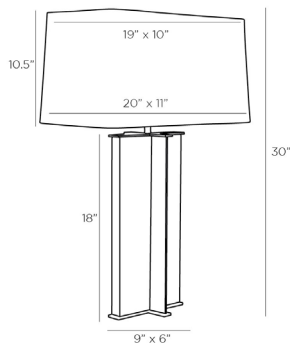

ARTERIOS

LYON LAMP

49089-158
 H: 30 IN, W: 20 IN, D: 11 IN
 Bronze, White Alabaster
 Contract Suitable As Is

Both modern and classic, the Lyon Lamp combines the beauty of natural materials with strong architectural elements. The white alabaster slab is structured by a bronze steel i-beam inspired framework. Topped with a rectangular white linen shade with white cotton lining and a bronze cylinder finial. Complete with a black cloth cord. Finish will vary.

APPEARANCE

Material	Alabaster, Cotton, Linen, Steel
Finish	Bronze, White
Finish Will Vary	true
Top Coat/Sealant	true
Finial Description	Bronze Cylinder
Finial Dimension	1" x 1"

DIMENSIONS

Shade	Top: 10 IN, Top: 19 IN, D: 11 IN, W: 20 IN, Side: 10.5 IN
Body	H: 18 IN, W: 9 IN, D: 6 IN
Neck	H: 2 IN, Dia: 0.50 IN
Foot Print	W: 9 IN, D: 6 IN
Harp	9 IN

WIRING

Rating	Indoor Only
Tilt Test	10 Degrees - AU
Cord	10 FT, Back of Lamp Base, Black Cloth, SPT-2
Socket	1, Brass, Type A - E26
Switch	3-Way Rotary, At Socket
Maximum Watt	150
Voltage	110-120 V

CERTIFICATIONS

Certifications	Mexico Australia, European Union, United Arab Emirates, United States, Canada
----------------	--

COMPLIANCY

UL/ETL	Yes
CB	Yes
RoHS	true

SHIPPING

Product Weight	24.5 LBS
Gross Weight 1	24.25 LBS
Gross Weight 2	3.3 LBS
Shipping Box 1	H: 26.5 IN, L: 9.5 IN, W: 12.5 IN
Shipping Box 2	H: 12.5 IN, L: 22 IN, W: 13 IN