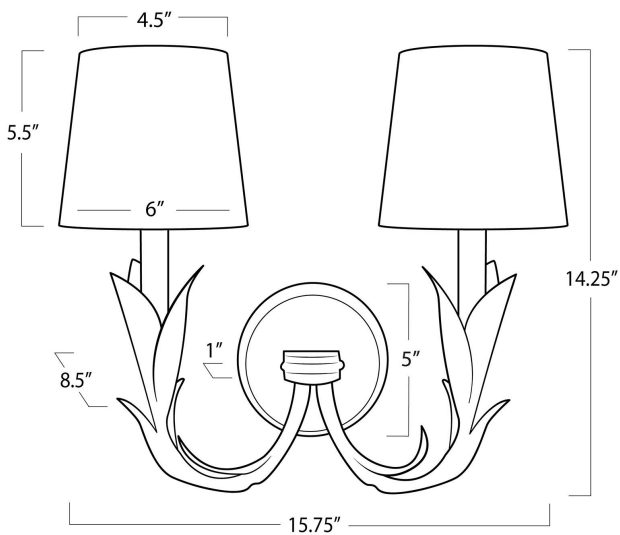

REGINA ANDREW

DETROIT

SPECIFICATION SHEET

River Reed Sconce Double (White)
15-1219WT

HEIGHT	14.25
WIDTH	15.75
DEPTH	8.5
SHADE DIMS	4.5 x 6 x 5.5
SHADE COLOR	Natural Linen
BULB QTY	2
BULB TYPE	B Type Candelabra Base (E12)
SOCKET	E12 Candelabra Uno
WATTAGE	60 Watt Max
WIRING TYPE	Hard Wire
BACKPLATE	5 dia x 1
JUNCTION BOX	10.625 in from top, 3.625 in from bottom, 7.875 from side
MATERIAL	Steel
FINISH	White
NOTES	N/A
FREIGHT ONLY	No