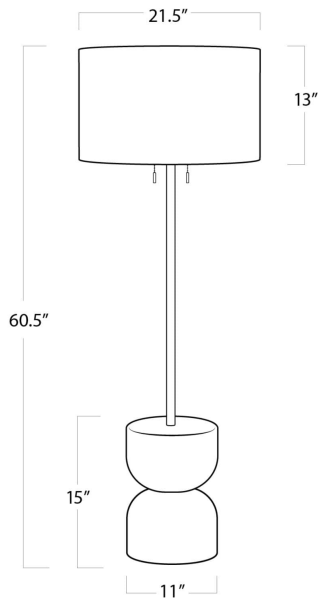

REGINA ANDREW

DETROIT

SPECIFICATION SHEET

Bruno Floor Lamp 14-1041

HEIGHT	60.5
WIDTH	21.5
DEPTH	21.5
SHADE DIMS	21.5 x 21.5 x 13
SHADE COLOR	Textured Natural Linen
BULB QTY	2
BULB TYPE	A Type Medium Base (E26)
SOCKET	E26 On/Off Pull Chain
WATTAGE	100 Watt Max
WIRING TYPE	Standard
MATERIAL	Concrete
FINISH	N/A
NOTES	N/A
FREIGHT ONLY	No