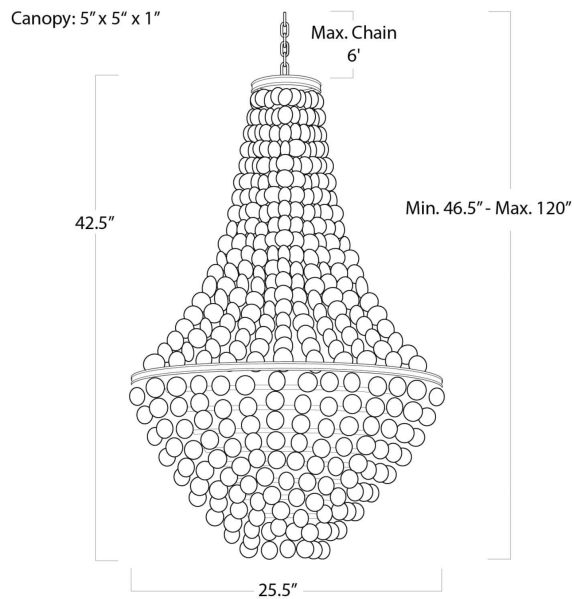

REGINA ANDREW

DETROIT

SPECIFICATION SHEET

Capri Abalone Shell Chandelier 16-1043

HEIGHT	46.5
WIDTH	25.5
DEPTH	25.5
SHADE DIMS	N/A
SHADE COLOR	N/A
BULB QTY	6
BULB TYPE	B Type Candelabra Base (E12)
SOCKET	E12 Candelabra
WATTAGE	40 Watt Max
WIRING TYPE	Hard Wire
MATERIAL	Capiz
FINISH	N/A
NOTES	10 ft of cord and 6 ft of chain
FREIGHT ONLY	No