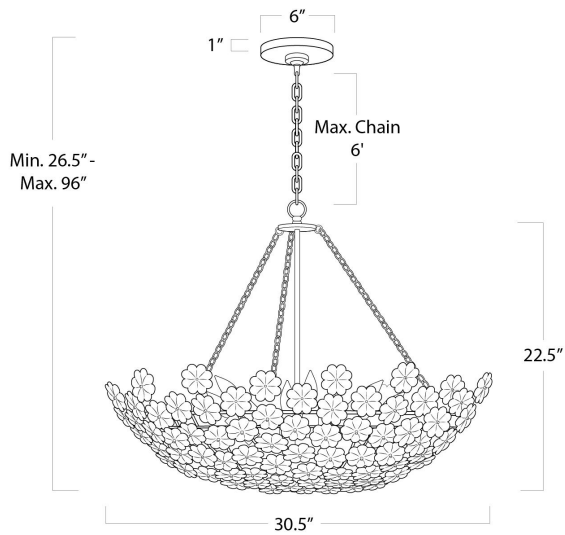

REGINA ANDREW

DETROIT

SPECIFICATION SHEET

Charlotte Chandelier 16-1177

HEIGHT	26.5
WIDTH	30.5
DEPTH	30.5
SHADE DIMS	N/A
SHADE COLOR	N/A
BULB QTY	12
BULB TYPE	B Type Candelabra Base (E12)
SOCKET	E12 Candelabra
WATTAGE	60 Watt Max
WIRING TYPE	Hard Wire
MATERIAL	Steel
FINISH	N/A
NOTES	10 ft of cord and 6 ft of chain
FREIGHT ONLY	No