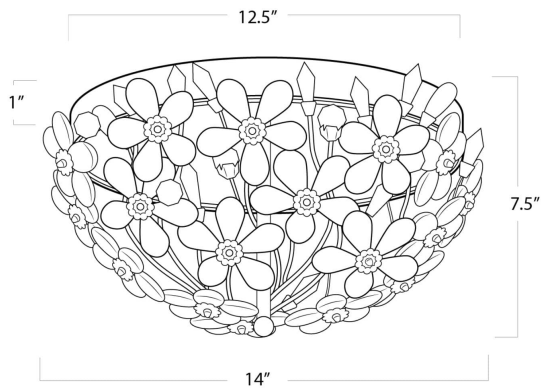

REGINA ANDREW

DETROIT

SPECIFICATION SHEET

Cheshire Flush Mount (Gold Leaf)
16-1183GL

HEIGHT	7.5
WIDTH	14
DEPTH	14
SHADE DIMS	N/A
SHADE COLOR	N/A
BULB QTY	2
BULB TYPE	B Type Candelabra Base (E12)
SOCKET	E12 Candelabra
WATTAGE	60 Watt Max
WIRING TYPE	Hard Wire
MATERIAL	Crystal
FINISH	N/A
NOTES	N/A
FREIGHT ONLY	No