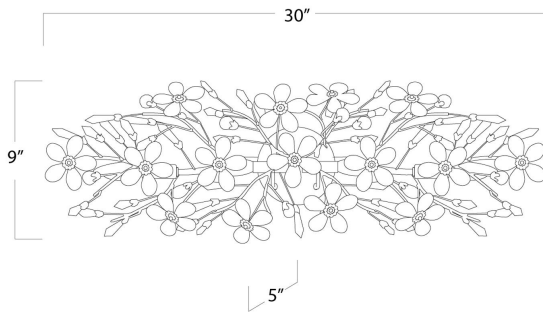

REGINA ANDREW

DETROIT

SPECIFICATION SHEET

Cheshire Sconce (Gold Leaf)
15-1084GL

HEIGHT	9
WIDTH	30
DEPTH	5
SHADE DIMS	N/A
SHADE COLOR	N/A
BULB QTY	4
BULB TYPE	B Type Candelabra Base (E12)
SOCKET	E12 Candelabra
WATTAGE	60 Watt Max
WIRING TYPE	Hard Wire
BACKPLATE	4.75 dia
JUNCTION BOX	4.5 in from top, 15 in from side
MATERIAL	Crystal
FINISH	N/A
NOTES	N/A
FREIGHT ONLY	No