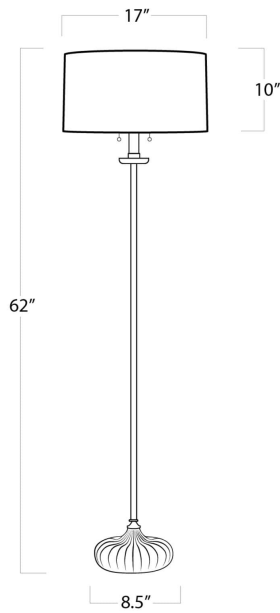

REGINA ANDREW

DETROIT

SPECIFICATION SHEET

Clove Stem Floor Lamp (Antique Gold Leaf) 14-1015

HEIGHT	62
WIDTH	17
DEPTH	17
SHADE DIMS	17 x 17 x 10
SHADE COLOR	White
BULB QTY	2
BULB TYPE	A Type Medium Base (E26)
SOCKET	E26 S-Cluster Pull Chain
WATTAGE	60 Watt Max
WIRING TYPE	Standard
MATERIAL	Steel
FINISH	N/A
NOTES	8 ft of cord
FREIGHT ONLY	No