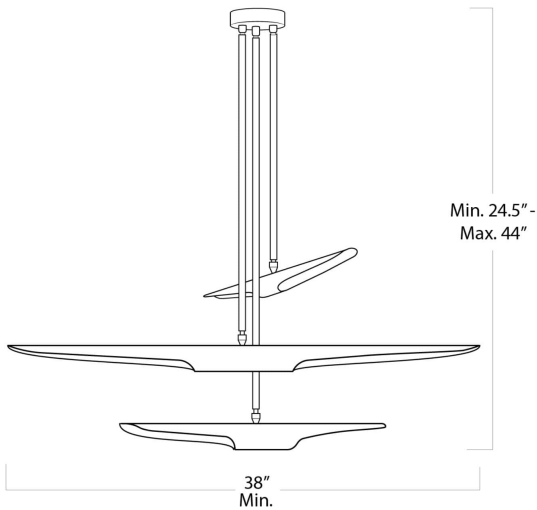

REGINA ANDREW

DETROIT

SPECIFICATION SHEET

Concorde Chandelier (Black)
16-1081BLK

HEIGHT	24.5
WIDTH	38
DEPTH	38
SHADE DIMS	N/A
SHADE COLOR	N/A
BULB QTY	6
BULB TYPE	B Type Candelabra Base (E12)
SOCKET	E12 Candelabra
WATTAGE	25 Watt Max
WIRING TYPE	Hard Wire
MATERIAL	Steel
FINISH	N/A
NOTES	10 ft of cord
FREIGHT ONLY	No