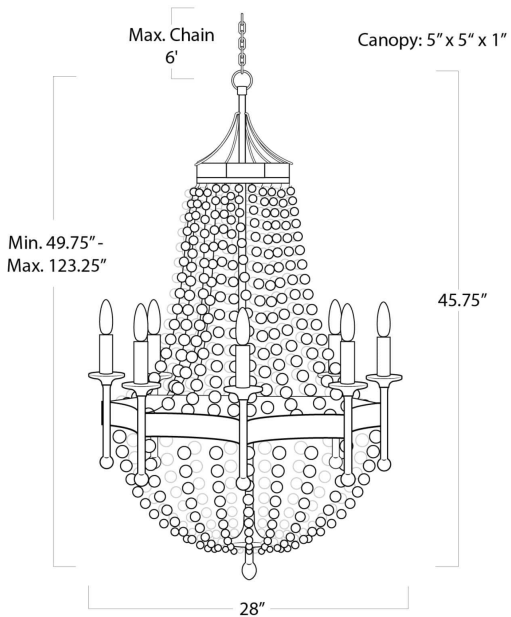

REGINA ANDREW

DETROIT

SPECIFICATION SHEET

Frosted Crystal Bead Chandelier 16-1056

HEIGHT	50.25
WIDTH	28
DEPTH	28
SHADE DIMS	N/A
SHADE COLOR	N/A
BULB QTY	8
BULB TYPE	B Type Candelabra Base (E12)
SOCKET	E12 Candelabra
WATTAGE	60 Watt Max
WIRING TYPE	Hard Wire
MATERIAL	Steel
FINISH	N/A
NOTES	10 ft of cord and 6 ft of chain
FREIGHT ONLY	No