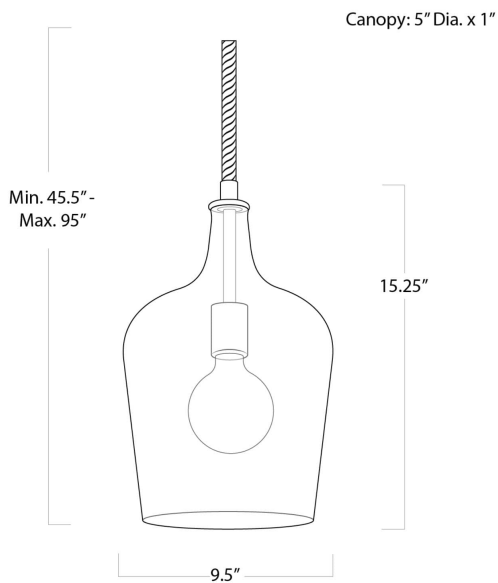

REGINA ANDREW

DETROIT

SPECIFICATION SHEET

Hammered Glass Pendant 16-1030

HEIGHT	41.5
WIDTH	9.5
DEPTH	9.5
SHADE DIMS	9.5 x 9.5 x 15.25
SHADE COLOR	N/A
BULB QTY	1
BULB TYPE	A Type Medium Base (E26)
SOCKET	E26 Keyless
WATTAGE	60 Watt Max
WIRING TYPE	Hard Wire
MATERIAL	Glass
FINISH	N/A
NOTES	10 ft of cord and 4 ft of chain
FREIGHT ONLY	No