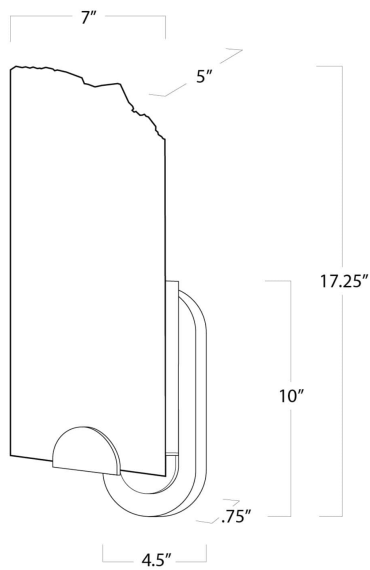

## SPECIFICATION SHEET

Jonah Alabaster Sconce  
15-1111

<b>HEIGHT</b>	17.25
<b>WIDTH</b>	7
<b>DEPTH</b>	5
<b>SHADE DIMS</b>	N/A
<b>SHADE COLOR</b>	N/A
<b>BULB QTY</b>	1
<b>BULB TYPE</b>	B Type Candelabra Base (E12)
<b>SOCKET</b>	E12 Candelabra
<b>WATTAGE</b>	60 Watt Max
<b>WIRING TYPE</b>	Hard Wire
<b>BACKPLATE</b>	4.5 x .75 x 10
<b>JUNCTION BOX</b>	13.25 in from top, 3.87 in from bottom, 3.5 in from side
<b>MATERIAL</b>	Alabaster
<b>FINISH</b>	N/A
<b>NOTES</b>	N/A
<b>FREIGHT ONLY</b>	No