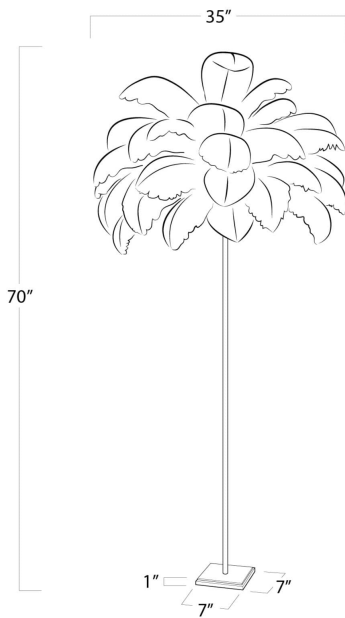

REGINA ANDREW

DETROIT

SPECIFICATION SHEET

Josephine Feather Floor Lamp 14-1038

HEIGHT	70
WIDTH	35
DEPTH	35
SHADE DIMS	N/A
SHADE COLOR	N/A
BULB QTY	1
BULB TYPE	B Type Candelabra Base (E12)
SOCKET	E12 Candelabra Uno w Line Switch
WATTAGE	60 Watt Max
WIRING TYPE	Standard
MATERIAL	Feather
FINISH	N/A
NOTES	8 ft of cord
FREIGHT ONLY	No