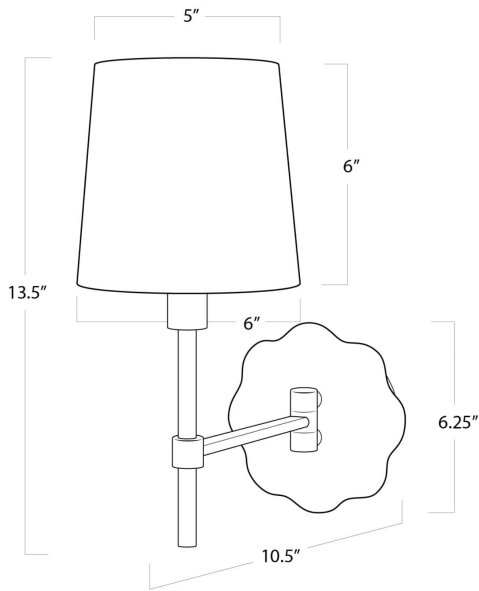

REGINA ANDREW

DETROIT

SPECIFICATION SHEET

Mia Swing Arm Sconce 15-1118

HEIGHT	13.5
WIDTH	6
DEPTH	10.5
SHADE DIMS	5 x 6 x 6
SHADE COLOR	Natural Linen
BULB QTY	1
BULB TYPE	B Type Candelabra Base (E12)
SOCKET	E12 Candelabra
WATTAGE	40 Watt Max
WIRING TYPE	Hard Wire
BACKPLATE	6.25 x 6.25 x .75
JUNCTION BOX	9.5 in from top, 4 in from bottom, 3.125 in from side
MATERIAL	Steel
FINISH	N/A
NOTES	N/A
FREIGHT ONLY	No