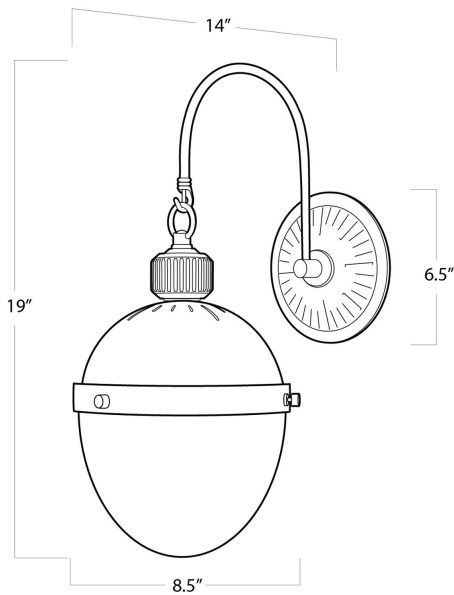

## SPECIFICATION SHEET

Otis Sconce (Blackened Brass and Natural Brass)  
15-1056BBNB

<b>HEIGHT</b>	19
<b>WIDTH</b>	8.5
<b>DEPTH</b>	14
<b>SHADE DIMS</b>	N/A
<b>SHADE COLOR</b>	N/A
<b>BULB QTY</b>	1
<b>BULB TYPE</b>	A Type Medium Base (E26)
<b>SOCKET</b>	E26 Keyless
<b>WATTAGE</b>	60 Watt Max
<b>WIRING TYPE</b>	Hard Wire
<b>BACKPLATE</b>	6.5 x 6.5 x .75
<b>JUNCTION BOX</b>	8.5 in from top, 10.5 in from bottom, 4.25 in from side
<b>MATERIAL</b>	Glass
<b>FINISH</b>	N/A
<b>NOTES</b>	N/A
<b>FREIGHT ONLY</b>	No