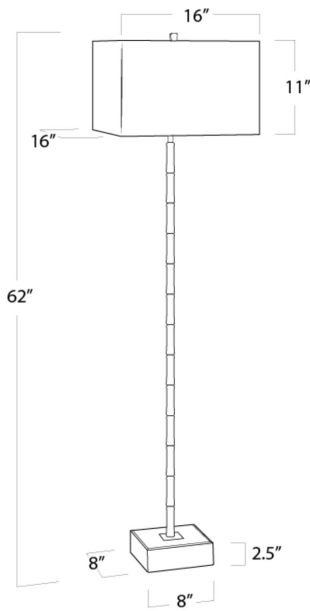

REGINA ANDREW

DETROIT

SPECIFICATION SHEET

Sarina Floor Lamp
14-1044

HEIGHT	62
WIDTH	16
DEPTH	16
SHADE DIMS	16x16, 16x16, 11
SHADE COLOR	Natural Linen
BULB QTY	1
BULB TYPE	A Type Medium Base (E26)
SOCKET	E26 3-Way Cast Turn Knob
WATTAGE	3-Way 150 Watt Max
WIRING TYPE	Standard
MATERIAL	Steel
FINISH	N/A
NOTES	10 ft of cord
FREIGHT ONLY	No