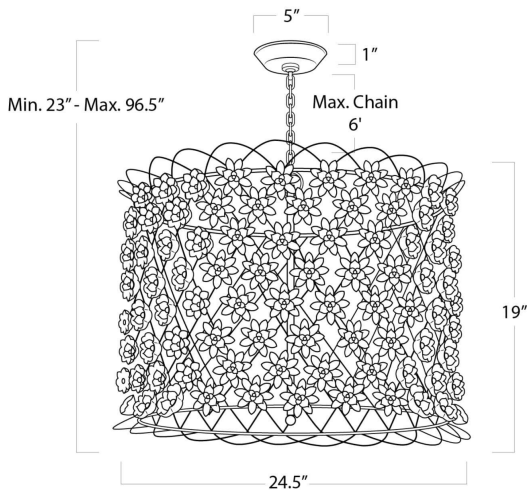

REGINA ANDREW

DETROIT

SPECIFICATION SHEET

Alice Porcelain Flower Chandelier 16-1130

HEIGHT	23
WIDTH	24.5
DEPTH	24.5
SHADE DIMS	N/A
SHADE COLOR	N/A
BULB QTY	4
BULB TYPE	B Type Candelabra Base (E12)
SOCKET	E12 Candelabra
WATTAGE	60 Watt Max
WIRING TYPE	Hard Wire
MATERIAL	Iron
FINISH	N/A
NOTES	10 ft of cord and 6 ft of chain
FREIGHT ONLY	No